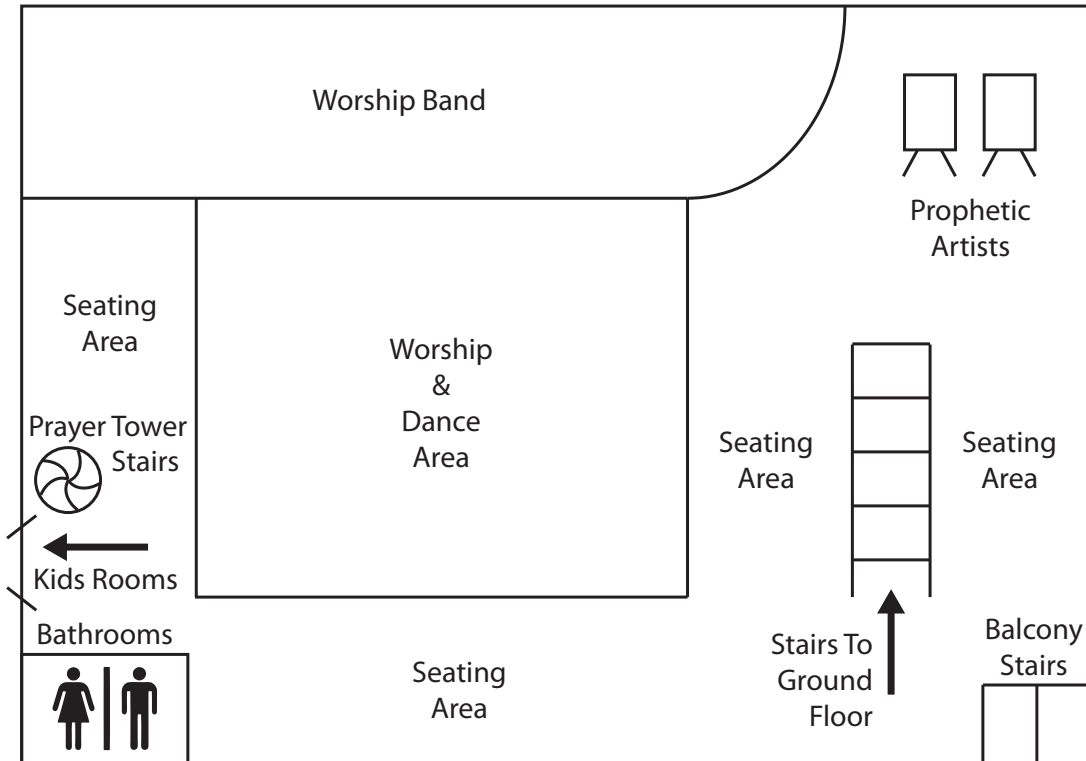

### Second Floor: Sanctuary & Prayer Tower

### Ground Floor: Coffee House, Acoustic Stage & Red Brick Boutique Store